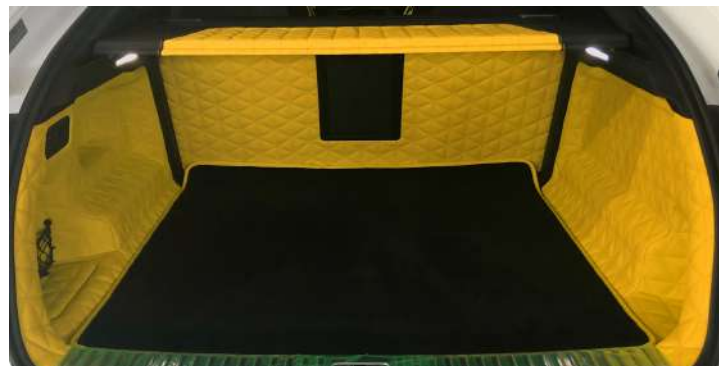

## **CARBON FIBRE DOOR SILL GUARDS**

Inside & outside

8 parts set - left & right

LAUR-109-000

**CARBON FIBRE SHIFT PADDLES** **SAMPLE PHOTO**  
LAUR-112-000

**KEYVANY STEERING WHEEL**  
**CARBON FIBRE/LEATHER PERFORMANCE**  
LAUR-111-000