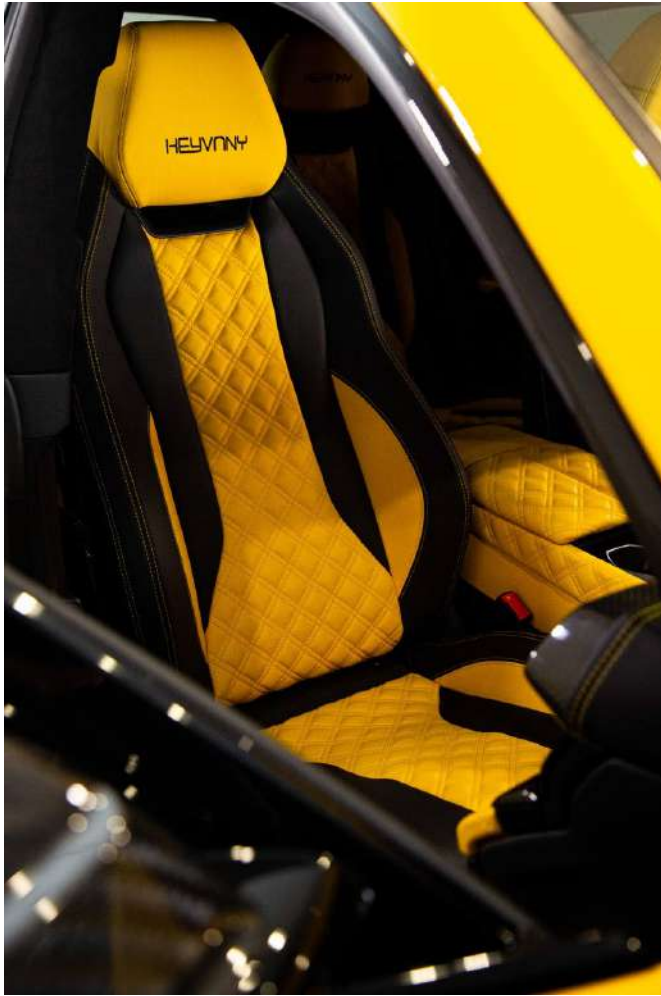

KEYVANY INDIVIDUAL LEATHER DESIGN
COMPLETE REFINED INTERIEUR, BY EXCLUSIVE LEATHER
LAUR-114-000